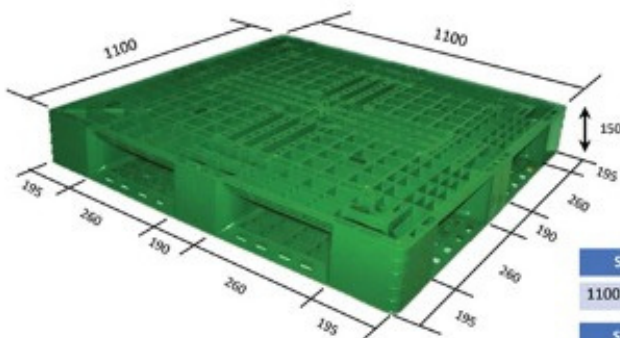

\$20 per pallet

\$17 per pallet above 100 pcs

\$15 per pallet above 500 pcs

SIZE (mm)	MODEL	CODE	MATERIAL
1200 x 1000 x 150	Grid Picture Frame	FRGWT-1210B	HDPE/PP
STATIC	DYNAMIC	PACKING PCS/40' H	CONDITION
1 Ton	3 Ton	346 Pcs	NEW

\$23 per pallet

\$20 per pallet above 100 pcs

\$18 per pallet above 500 pcs

SIZE (mm)	MODEL	CODE	MATERIAL
1100 x 1100 x 150	Grid Picture Frame	FRGWT-1111C	HDPE/PP
STATIC	DYNAMIC	PACKING PCS/40' H	CONDITION
1 Ton	4 Ton	344 Pcs	NEW