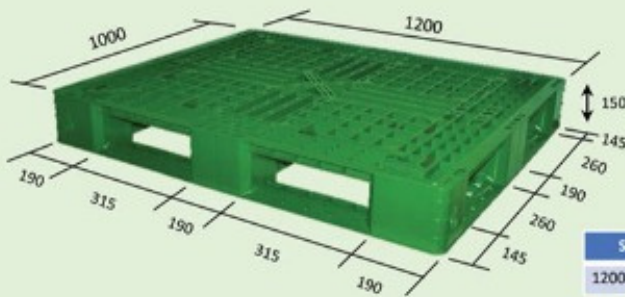

For every 3 damaged pallets purchased from us we will replace one free with your next purchase! Terms and conditions apply.

SIZE (mm)	MODEL	CODE	MATERIAL
1100 x 1100 x 140	Grid Nine Legs	FRGWJ-1111A	HDPE/PP
STATIC	DYNAMIC	PACKING PCS/40' H	CONDITION
0.5 Ton	2 Ton	760 Pcs	NEW

\$20 per pallet

\$17 per pallet above 100 pcs

\$15 per pallet above 500 pcs

SIZE (mm)	MODEL	CODE	MATERIAL
1200 x 1000 x 150	Grid Picture Frame	FRGWT-1210B	HDPE/PP
STATIC	DYNAMIC	PACKING PCS/40' H	CONDITION
1 Ton	3 Ton	346 Pcs	NEW