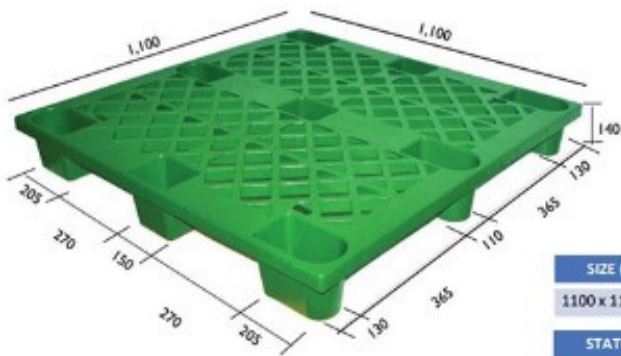

New 100% Recycled Pallet

New Plastic Pallet

Wooden Pallet

- Cheap
- Lightweight
- Suitable for all industries
- Weatherproof
- Mold and Termite free
- Zero Burden to our planet
- Circular Economy
- Warranty on product

For every 3 damaged pallets purchased from us we will replace one free with your next purchase! Terms and conditions apply.

SIZE (mm)	MODEL	CODE	MATERIAL
1100 x 1100 x 140	Grid Nine Legs	FRGWJ-1111A	HDPE/PP
STATIC	DYNAMIC	PACKING PCS/40' H	CONDITION
0.5 Ton	2 Ton	760 Pcs	NEW

\$20 per pallet

\$17 per pallet above 100 pcs

\$15 per pallet above 500 pcs

SIZE (mm)	MODEL	CODE	MATERIAL
1200 x 1000 x 150	Grid Picture Frame	FRGWT-1210B	HDPE/PP
STATIC	DYNAMIC	PACKING PCS/40' H	CONDITION
1 Ton	3 Ton	346 Pcs	NEW